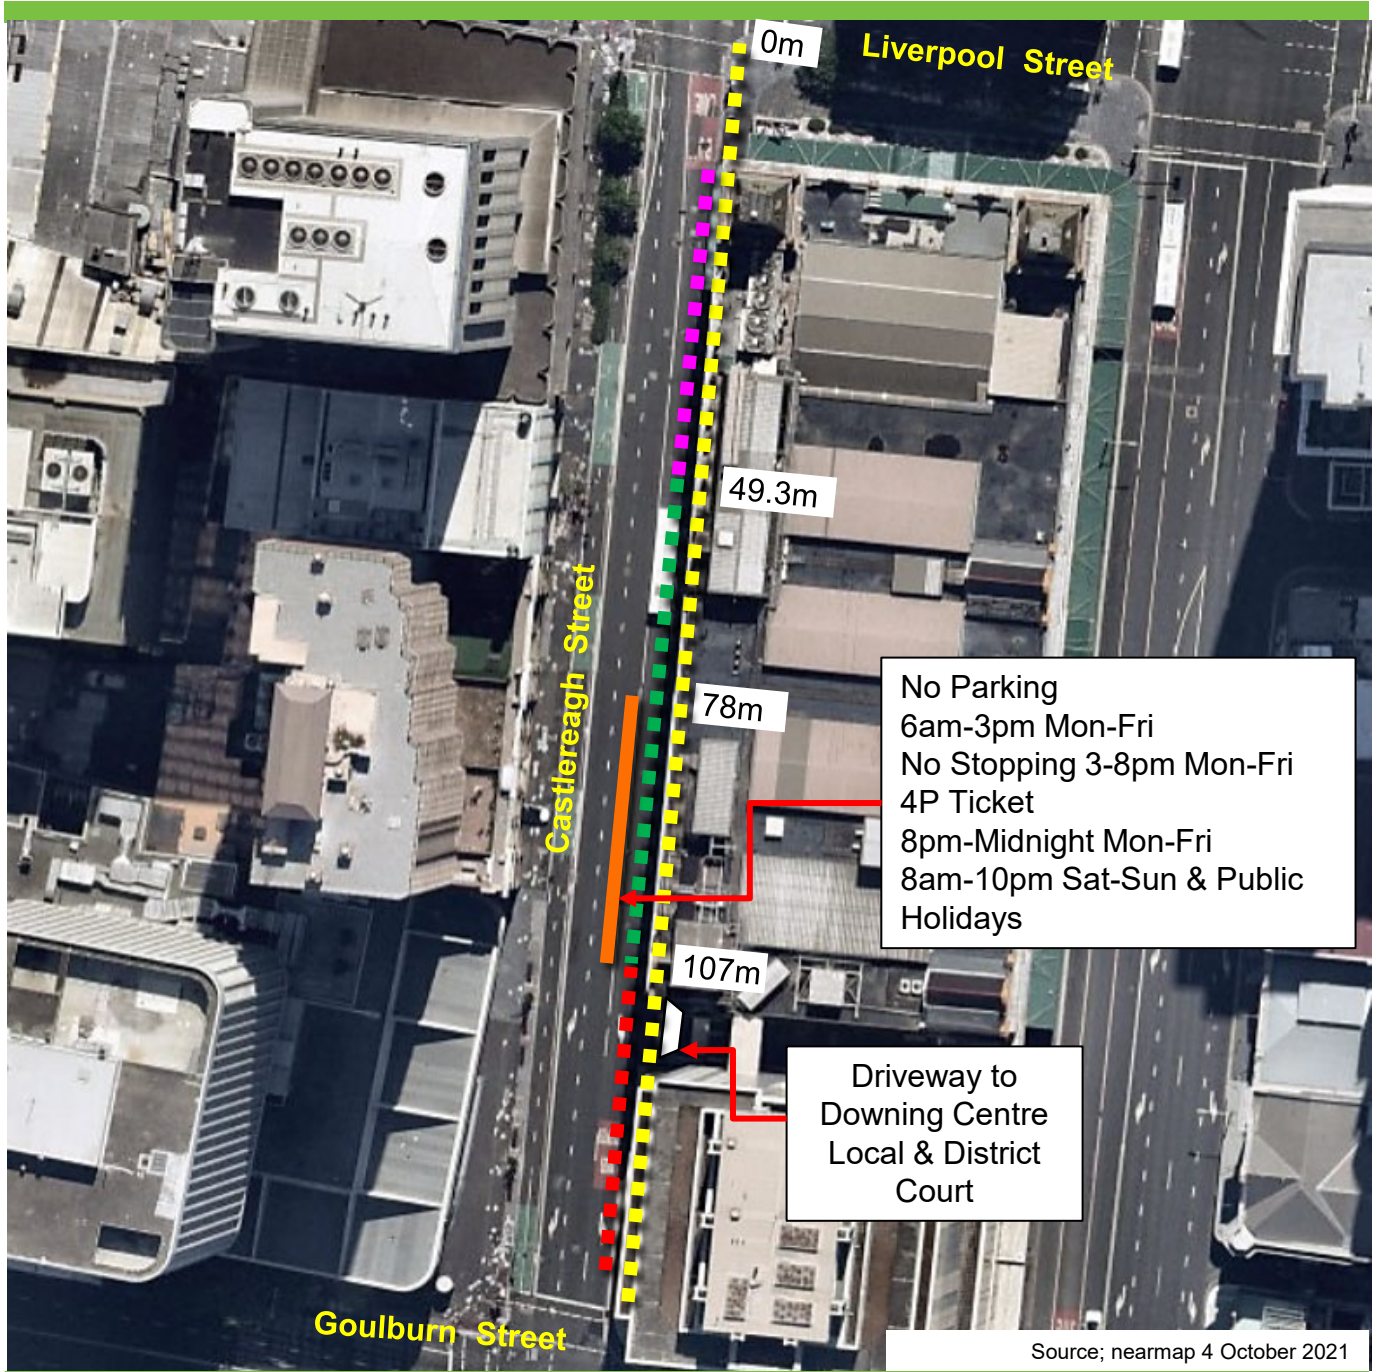

Castlereagh Street, Sydney Proposed parking changes

Source; nearmap 4 October 2021

Existing

- ■ ■ ■ Loading Zone Ticket
6am-3pm Mon-Fri
6am-10am Sat
4P Ticket
8pm-Midnight Mon-Fri
10am-10pm Sat
8am-10pm Sun & Public Holidays
- ■ ■ ■ No Stopping
3pm-8pm Mon-Fri
- ■ ■ ■ Bus Zone

- ■ ■ ■ No Parking
All Other Times

Proposed

- ■ ■ ■ No Parking
6am-3pm Mon-Fri
No Stopping 3-8pm Mon-Fri
4P Ticket
8pm-Midnight Mon-Fri
8am-10pm Sat-Sun & Public Holidays